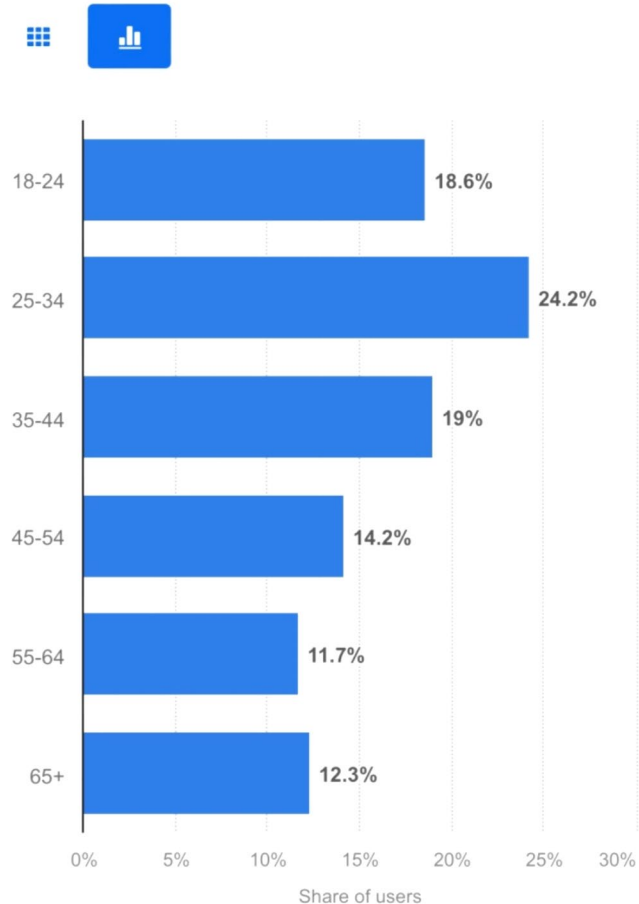

Share of Facebook users in the United States as of July 2024, by age group

© Statista 2024

Overall

The age demographics of Facebook users are:

- 13-17: 2.9%
- 18-24: 18.1%
- 25-34: 25.7%
- 35-44: 18.1%
- 45-54: 13.6%
- 55-64: 11%
- 65+: 10.6%

Other demographics of Facebook users include:

- 56.5% male, 43.5% female
- India, United States, Indonesia, and Brazil have the highest number of active monthly users
- Usage among teens has dropped sharply, with only 33% of teens using Facebook as of 2023

THE FEEDER:

WHY FACEBOOK?

Keep it clean, apolitical, uncriticizing and lively. Vary history, meet cousins, family milestones, how do you relate, this day in history, chatter and humor. The quiet objective is discovery of new cousins- their lines. Promote submission of lines and DNA. PICTURES!