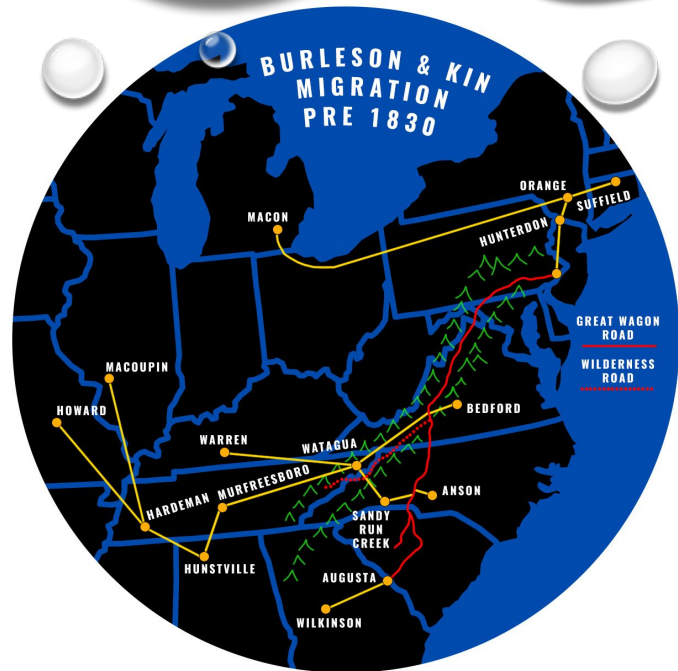

THE COIN AND LEGACY